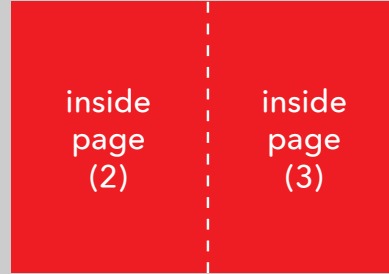

Folded Memorial Thank You Cards

supplying guide for folded memorial thank you cards

Folded in Half

Side 1

Side 2

Folded Memorial Thank You Cards Checklist

- ✓ Artwork is 300dpi
- ✓ CMYK Colour profile
- ✓ All fonts embedded
- ✓ Correct fold has been selected when ordering
- ✓ Artwork is correct orientation

Bleed (3mm)

The bleed area extends 3mm beyond the edge of your finished document. Colours and images must extend beyond the edge of the document to prevent unwanted white borders around the edge of your finished document. Note that this 'bleed' will be trimmed during the finishing process so ensure that no important details are set up to print in this area.

Safe Area (5mm)

It is recommended that your artwork is at least 5mm from the edge of the page if it is not meant to bleed off. Printed borders placed too close to the edge of a page may look uneven when the job is trimmed.