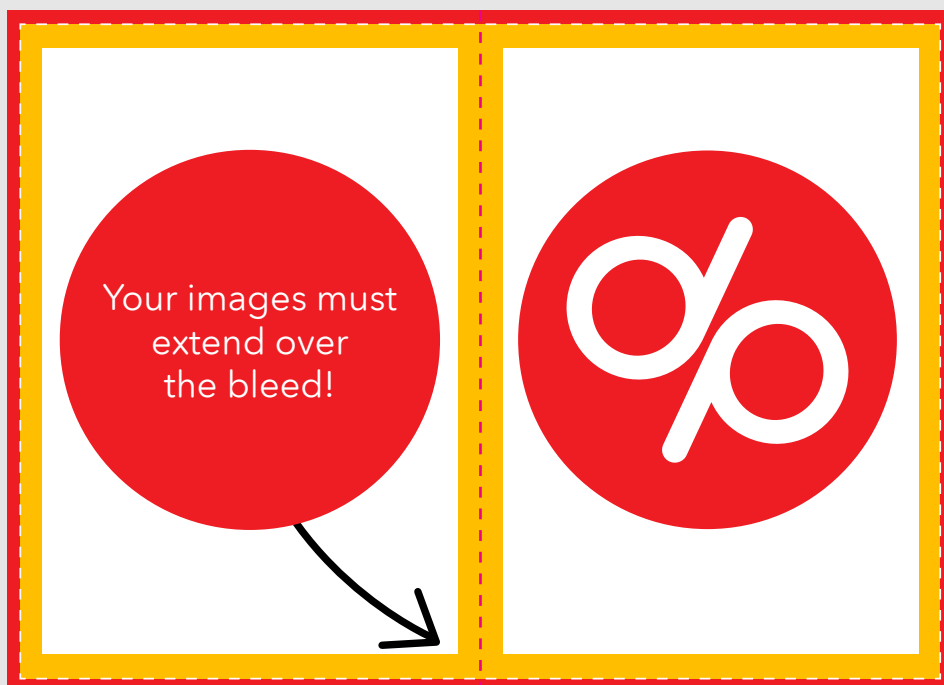

## Tent Fold

Side 1

Side 2

finished  
(closed)

## Christmas Cards Checklist

- ✔ Artwork is 300dpi
- ✔ CMYK Colour profile
- ✔ All fonts embedded
- ✔ Correct fold has been selected when ordering
- ✔ Artwork is correct orientation